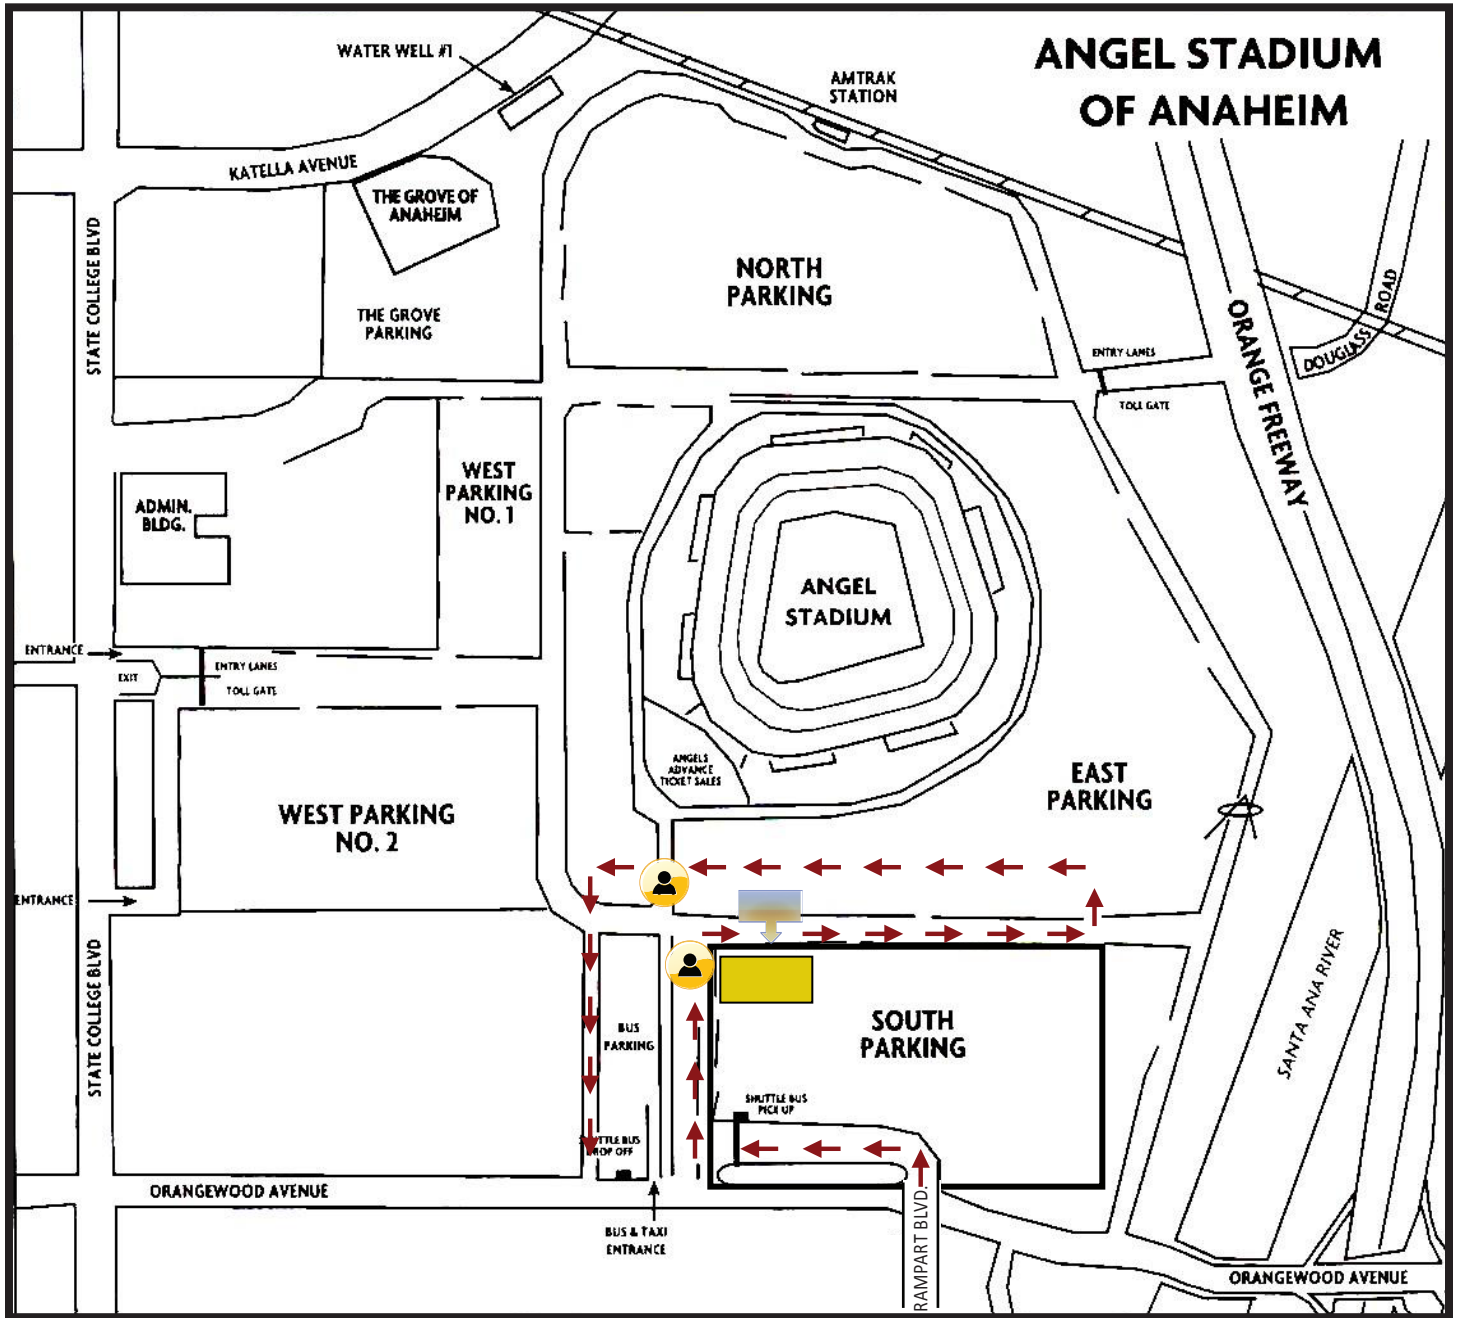

# MD&M - EXHIBIT A

**Convention Center Event Overflow** - Enter via Rampart Boulevard at Orangewood, at the signal light, and go into the parking lot.

Parking Attendants

Pedestrian Safety Waiting Zone

Shuttle Attendee Pick Up /Drop off Location

Shuttle Buses enter via Rampart Boulevard at Orangewood Bus Lot entrance.